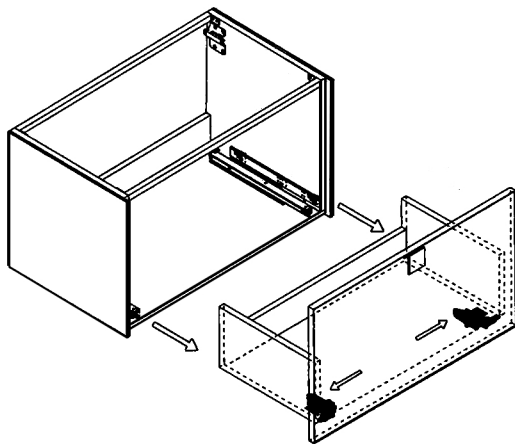

MURANO

Model: Murano Single

Category: Vanity

Material: Wood + Crystal

Dimensions: 32"(L) x 19"(W) x 18.1"(H)

Description: Luxury crystal bathroom vanity in silver finish

*Numbers are in inches

SCHEDA MONTAGGIO ASSEMBLY INSTRUCTIONS

Prastra per fissaggio a parete
Wall-mounting plate

Stop per fissaggio a parete
Plug for wall-mounting plate

①

Smontaggio Cassetto premendo leve di sgancio
Disassemble drawer by pressing release clips

②

Fissaggio piastre a parete
Plate fixing on wall