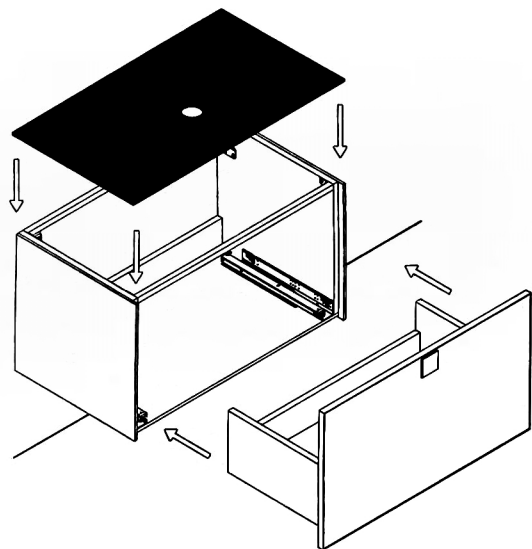

MURANO

Model: Murano Single

Category: Vanity

Material: Wood + Crystal

Dimensions: 32"(L) x 19"(W) x 18.1"(H)

Description: Luxury crystal bathroom vanity in silver finish

*Numbers are in inches

SCHEDA MONTAGGIO ASSEMBLY INSTRUCTIONS

Prastra per fissaggio a parete
Wall-mounting plate

Stop per fissaggio a parete
Plug for wall-mounting plate

①

Smontaggio Cassetto premendo leve di sgancio
Disassemble drawer by pressing release clips

②

Fissaggio piastre a parete
Plate fixing on wall

③

Ancoraggio e registrazione della consolle
Unit anchoring and adjustment

④

installazione del piano ed inserimento
del cassetto su guida
Top board fixing on frame and drawer onto rails