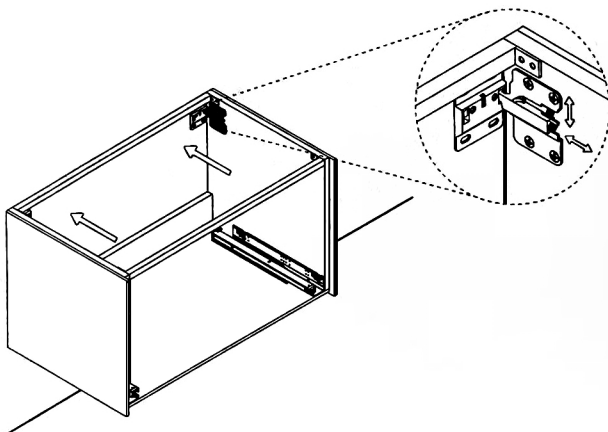

MURANO

Model: Murano Single

Category: Vanity

Material: Wood + Crystal

Dimensions: 32"(L) x 19"(W) x 18.1"(H)

Description: Luxury crystal bathroom vanity in silver finish

*Numbers are in inches

SCHEDA MONTAGGIO ASSEMBLY INSTRUCTIONS

Prastra per fissaggio a parete
Wall-mounting plate

Stop per fissaggio a parete
Plug for wall-mounting plate

①

Smontaggio Cassetto premendo leve di sgancio
Disassemble drawer by pressing release clips

②

Fissaggio piastre a parete
Plate fixing on wall

③

Ancoraggio e registrazione della consolle
Unit anchoring and adjustment

④

installazione del piano ed inserimento
del cassetto su guida
Top board fixing on frame and drawer onto rails