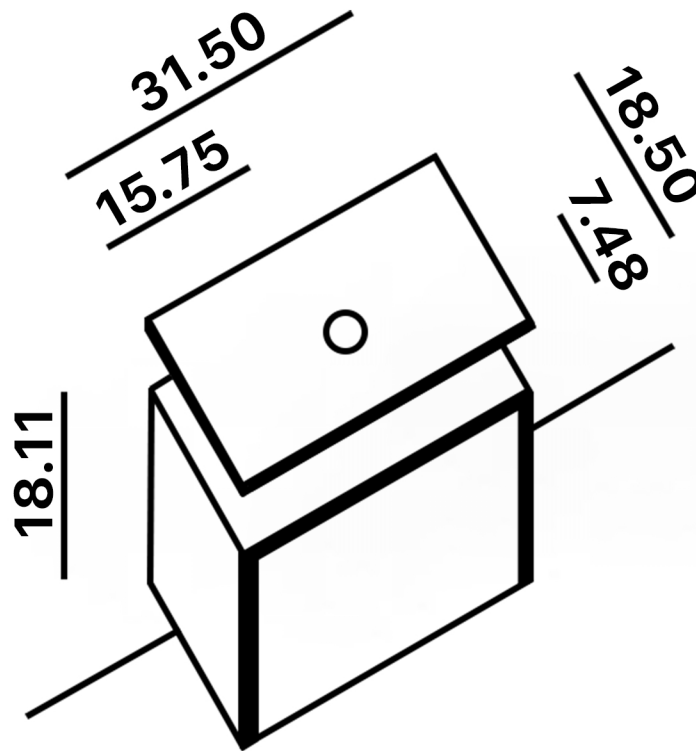

MURANO

Model: Murano Single

Category: Vanity

Material: Wood + Crystal

Dimensions: 32"(L) x 19"(W) x 18.1"(H)

Description: Luxury crystal bathroom vanity in silver finish

*Numbers are in inches

SCHEDA MONTAGGIO ASSEMBLY INSTRUCTIONS