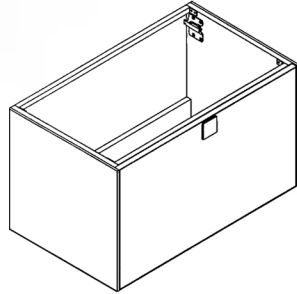

MURANO

Model: Murano Single

Category: Vanity

Material: Wood + Crystal

Dimensions: 32"(L) x 19"(W) x 18.1"(H)

Description: Luxury crystal bathroom vanity in silver finish

*Numbers are in inches

SCHEDA MONTAGGIO ASSEMBLY INSTRUCTIONS

Prastra per fissaggio a parete
Wall-mounting plate

Stop per fissaggio a parete
Plug for wall-mounting plate

①

Smontaggio Cassetto premendo leve di sgancio
Disassemble drawer by pressing release clips

②

Fissaggio piastre a parete
Plate fixing on wall