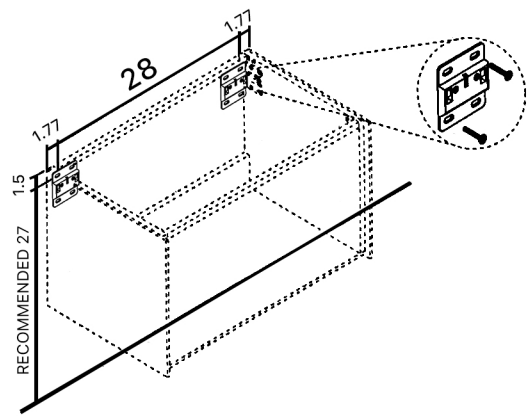

MURANO

Model: Murano Single

Category: Vanity

Material: Wood + Crystal

Dimensions: 32"(L) x 19"(W) x 18.1"(H)

Description: Luxury crystal bathroom vanity in silver finish

*Numbers are in inches

SCHEDA MONTAGGIO ASSEMBLY INSTRUCTIONS

Prastra per fissaggio a parete
Wall-mounting plate

Stop per fissaggio a parete
Plug for wall-mounting plate

①

Smontaggio Cassetto premendo leve di sgancio
Disassemble drawer by pressing release clips

②

Fissaggio piastre a parete
Plate fixing on wall

③

Ancoraggio e registrazione della consolle
Unit anchoring and adjustment

④

installazione del piano ed inserimento
del cassetto su guida
Top board fixing on frame and drawer onto rails